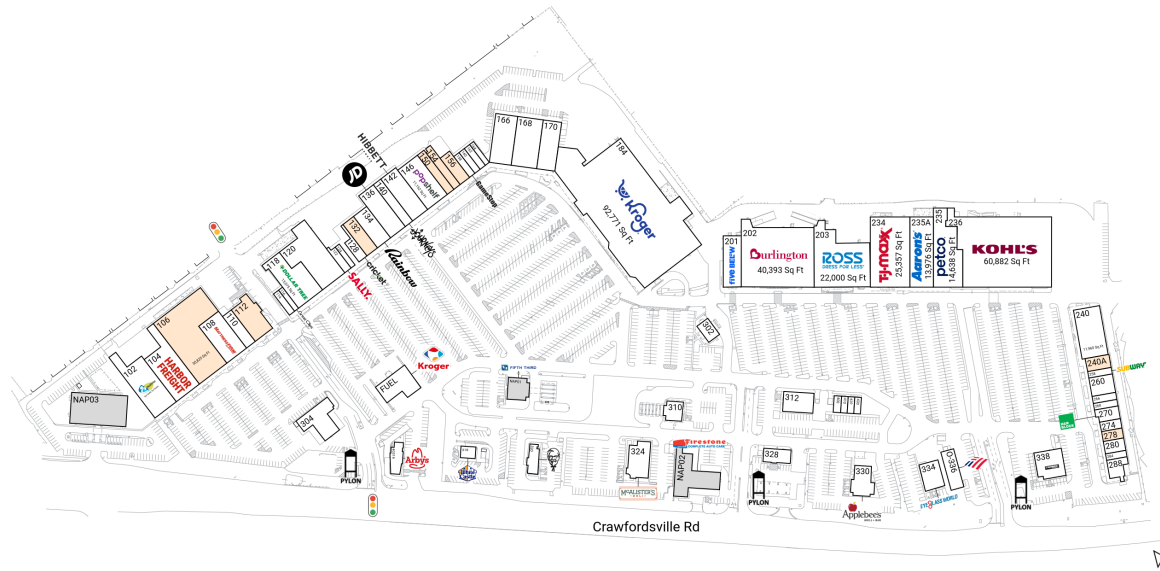

Speedway Super Center

5620-6020 Crawfordsville Road | Speedway, IN 46224

Marion County Indianapolis-Carmel-Greenwood, IN 585,266 Sq Ft

39.7987, -86.2619

Available Spaces

106	30,825 Sq Ft	360°	154	3,600 Sq Ft	360°
112	7,704 Sq Ft	360°	156	3,545 Sq Ft	360°
132	4,800 Sq Ft		240A	2,890 Sq Ft	360°
150	2,875 Sq Ft	360°	278	1,910 Sq Ft	360°

Current Tenants

Space size listed in square feet

102	HealthNet	15,225	258	Subway	1,445
104	Harbor Freight Tools	14,178	260	Melody Salon & Suite	4,071
108	Mattress Firm	10,575	266	Affordable Insurance Agency	1,562
110	Luxe Nail Lounge	4,000	268	AccuQuest Hearing Centers	1,445
114	Eyes by India	1,450	270	H&R Block	2,690
116	Great Clips	1,210	274	Accurate Personnel Services	1,805
118	Dollar Tree	13,075	280	MAS Aesthetics Gym	2,371
120	Oak Street Health	16,675	284	Falis Place	1,245
122	Sally Beauty Supply	1,600	288	Donatos Pizzeria	2,745
124	Speedway Jewelry	2,400	302	Pana Donut & Baba Tea	2,456
	Phones & Perf		310	Caribbean Brize Restaurant	3,098
128	Cricket Wireless	1,500	312	Flying Squirrel Axe Throwing C	5,500
134	Rainbow Shops	10,800	318	White Castle	1,575
136	JD Sports	8,960	320	KFC	2,481
140	Journeys	4,480	324	McAlister's Deli	6,450
142	Hibbett Sports	7,279	328	Thorntons	2,850
146	pOpshelf	11,152	330	Applebee's	5,400
158	GameStop	1,600	334	Eyeglass World	4,500
160	Wings & Kabob	1,600	338	Advance Auto Parts	6,993
162	Kuakua Hawaiian BBQ & Sushi	1,600	400	Ice Cream Cone	1,000
164	Maria Hair Braiding	1,200	410	Punta Cana Barbershop	1,000
166	Empire Beauty Schools	10,000	420	Queen Nails	1,000
168	Grace Beauty	11,600	430	Prideland Collectibles	1,000
170	Miniso	8,400	40316	Arby's	2,800
184	Kroger	92,771	FUEL	Kroger Fuel Center	0
201	Five Below	8,525	O-336	Bank of America	4,439
202	Burlington	40,393	NAP01	Fifth Third Bank	1,335
203	Ross Dress for Less	22,000	NAP02	Firestone Complete Auto Care	2,800
234	T.J. Maxx	25,357	NAP03	NAP	0
235	Petco	14,638			
235A	Aaron's	13,976			
236	Kohl's	60,882			
240	Indiana Bureau of Motor Vehicles Commission	11,960			

This site plan is for illustrative and information purposes only, showing the general layout of the shopping center; and is not a legal survey. Brixmor makes no representation or warranty that the shopping center is exactly as depicted as site conditions and tenant mix are subject to change over time. 4169